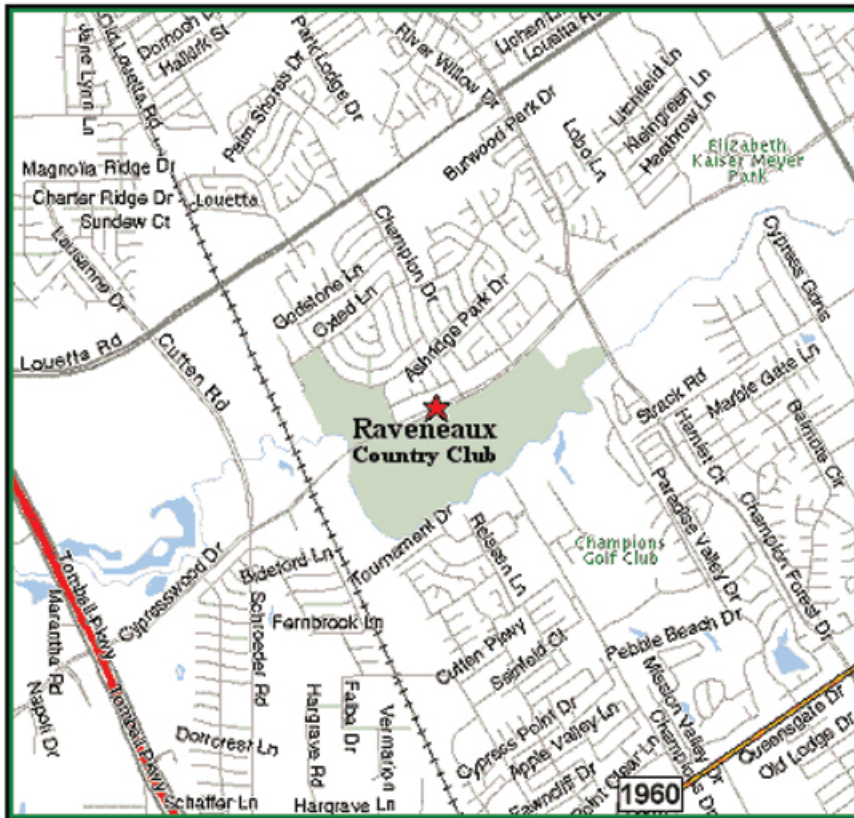

RAVENEUX COUNTRY CLUB
9415 CYPRESSWOOD DRIVE
SPRING, TEXAS 77379
TELEPHONE: 281-370-6370

Driving Directions

From Downtown Houston

Travel North on I-45 from downtown. Exit and travel West on the Sam Houston Toll Road (\$1.00 toll stop). Exit and travel Northwest on Hwy 249/Tomball Pkwy. Follow directions below.

From The Galleria Area

Travel North on the 610 loop to Hwy 290 West. Exit 290 to the Sam Houston Tollway. Continue North then West on the Tollway to State Highway 249 (Tomball Parkway). Follow directions below.

From St. Hwy 249 (Tomball Parkway)

Exit and travel East on Cypresswood Drive. Raveneaux is located on the right-hand side of Cypresswood Drive, about 2 miles from Hwy 249.