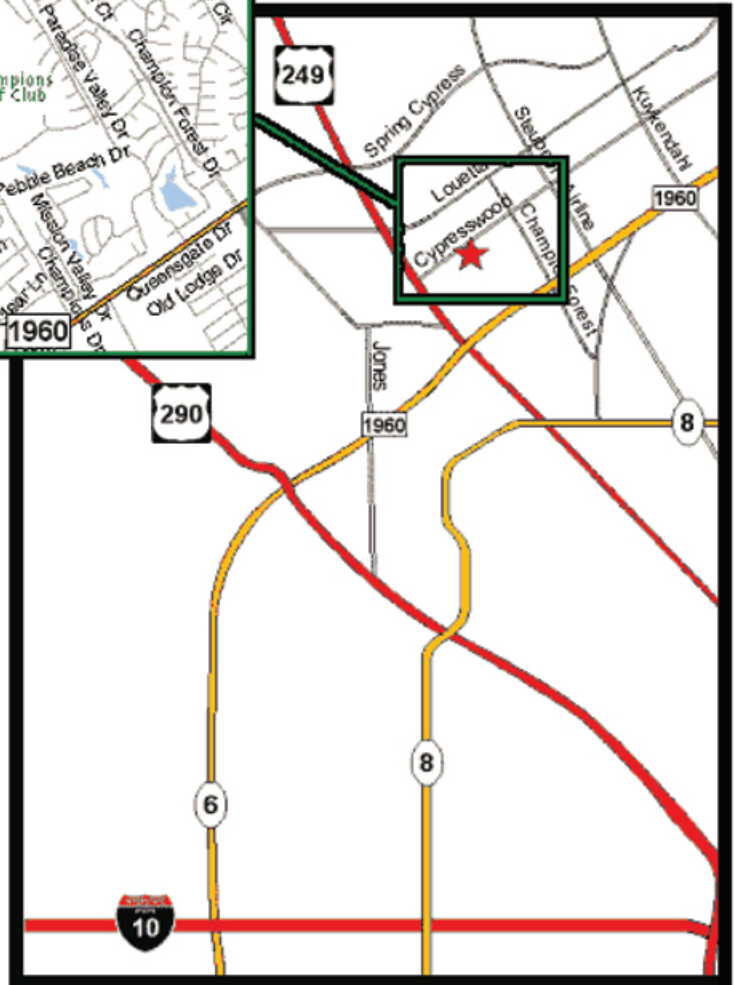

RAVENEUX COUNTRY CLUB
9415 CYPRESSWOOD DRIVE
SPRING, TEXAS 77379
TELEPHONE: 281-370-6370

Driving Directions

From Downtown Houston

Travel North on I-45 from downtown. Exit and travel West on the Sam Houston Toll Road (\$1.00 toll stop). Exit and travel Northwest on Hwy 249/Tomball Pkwy. Follow directions below.

From The Galleria Area

Travel North on the 610 loop to Hwy 290 West. Exit 290 to the Sam Houston Tollway. Continue North then West on the Tollway to State Highway 249 (Tomball Parkway). Follow directions below.

From St. Hwy 249 (Tomball Parkway)

Exit and travel East on Cypresswood Drive. Raveneaux is located on the right-hand side of Cypresswood Drive, about 2 miles from Hwy 249.